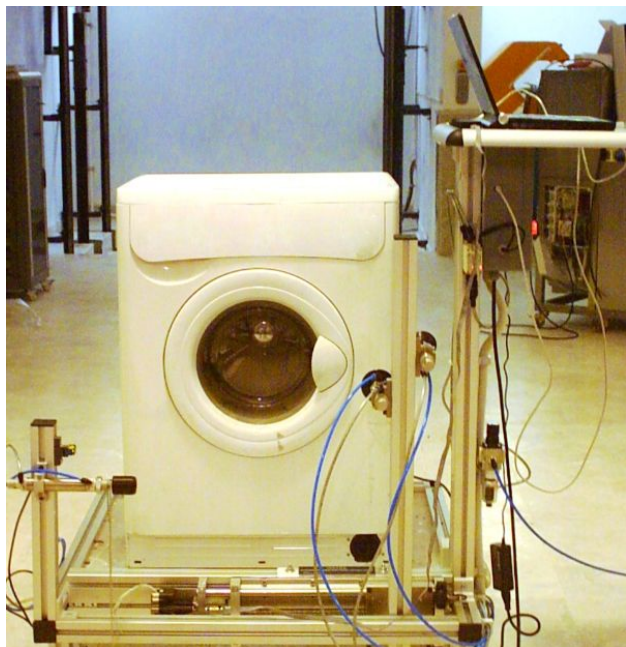

Washing Machine Door Opening-Closing Lifetime Test Equipment

EN 60335-2-7

[Read More](#)

SKU: 50402

Price:

Stock: instock

Categories: [Household Appliances](#)

Product Description