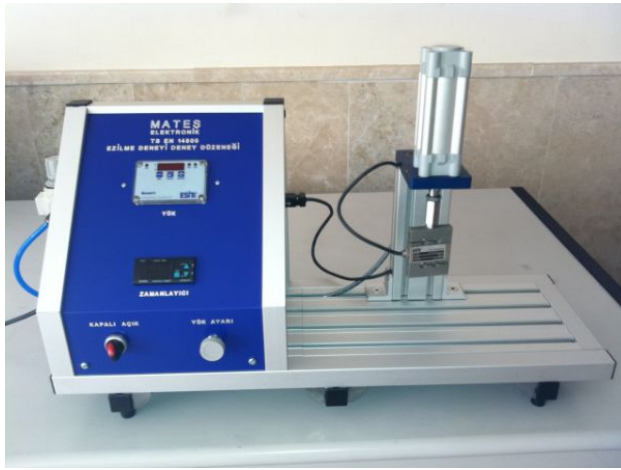

Durability of Marking Test Equipment for Corrugated Metal Safety Hose Assemblies

EN 14800

[Read More](#)

SKU: 50904

Price:

Stock: instock

Categories: [Flexible Tubing](#)

Product Description