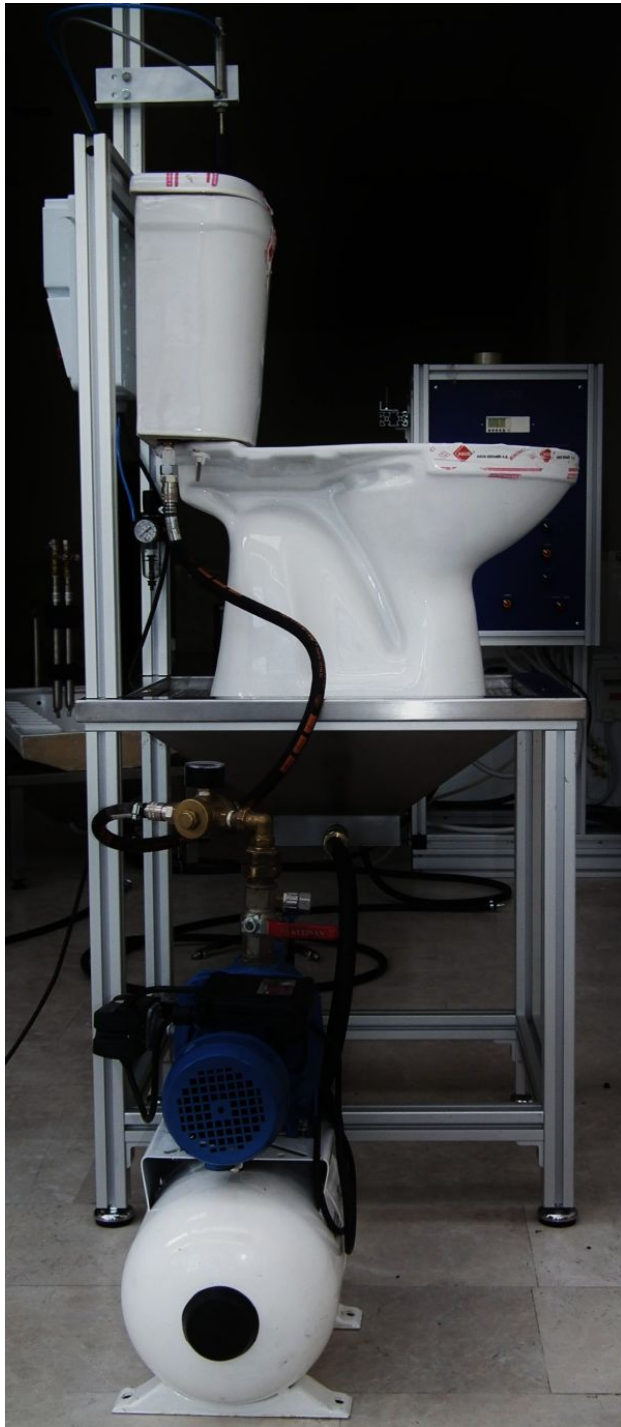

After Flush Volume Test Equipment for WC Pans with an Integral Tap

EN 997

[Read More](#)

SKU: 50504

Price:

Stock: instock

Categories: [Ceramic](#)

Product Description