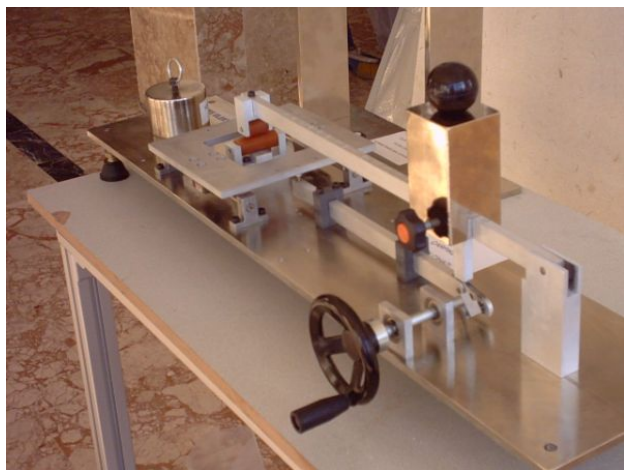

Durability Test Equipment for Zippers Under Horizontal and Vertical Forces

EN 16732

[Read More](#)

SKU: 51202

Price:

Stock: instock

Categories: [Textile](#)

Product Description