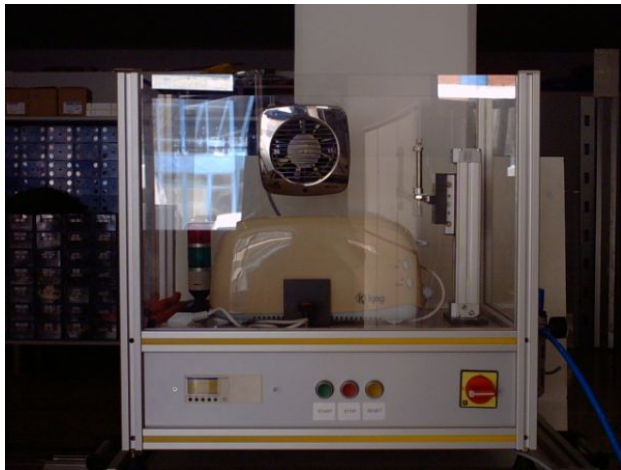

Toaster Lifetime Test Equipment

EN 60335-1 Cl. 19,101

[Read More](#)

SKU: 50405

Price:

Stock: instock

Categories: [Household Appliances](#)

Product Description