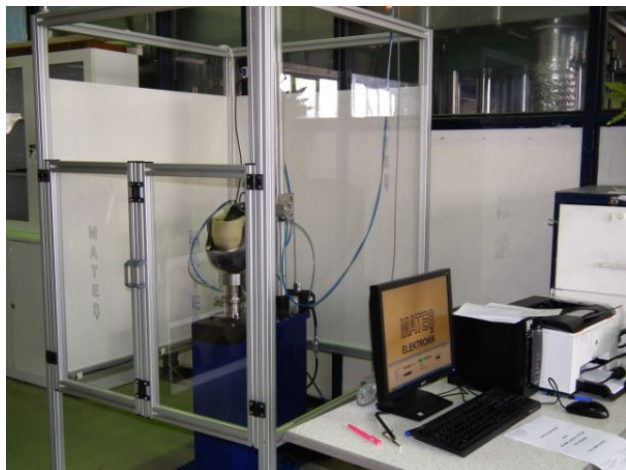

Product Description

Impact, Penetration and Tear Test Equipment for Helmets

ANSI Z90-1

[Read More](#)

SKU: 50702

Price:

Stock: instock

Categories: [Work Safety](#)

Product Description