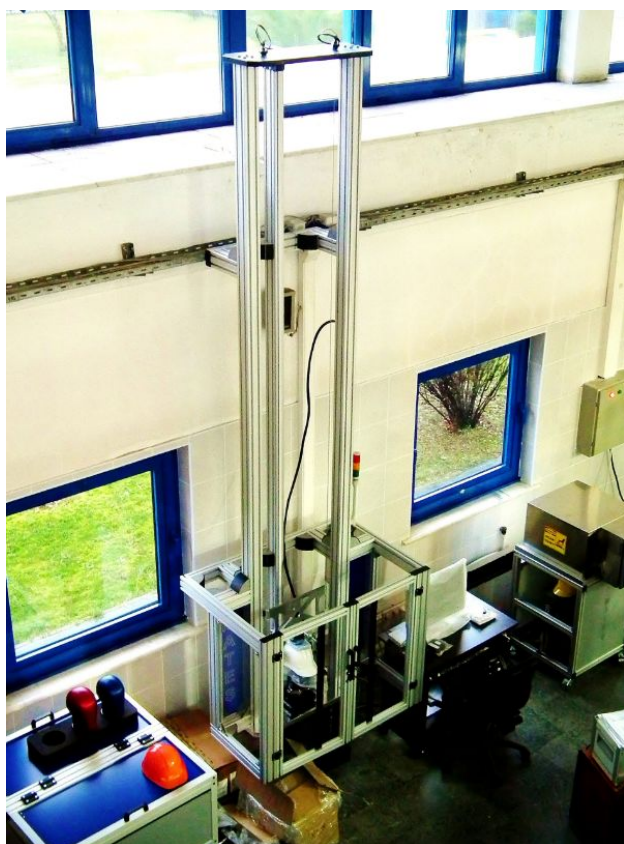

Test System for Industrial Safety Helmets

EN 397

[Read More](#)

SKU: 50701

Price:

Stock: instock

Categories: [Work Safety](#)